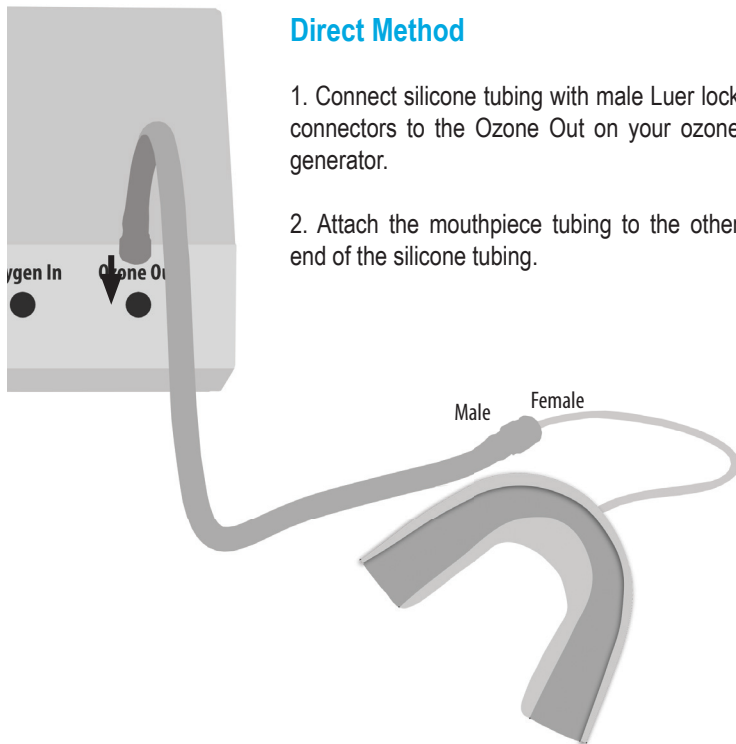

Using the Ozone Mouthpiece

Direct Method

1. Connect silicone tubing with male Luer lock connectors to the Ozone Out on your ozone generator.
2. Attach the mouthpiece tubing to the other end of the silicone tubing.

Bag Method

1. Fill the bag as shown on the instructions that came with your bag.
2. Connect the mouthpiece to the bag.
3. When you're ready, squeeze or roll the bag to dispense ozone.